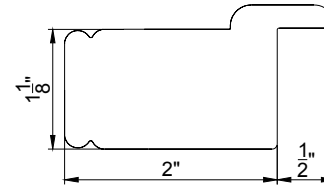

Stiles

Options

2" Butt Stile

2" Rabbet Stile

2" Astragal Stile

$2\frac{1}{2}$ " Center Stile
(Bypass panel only)

$1\frac{5}{8}$ " Butt Stile

$1\frac{5}{8}$ " Rabbet Stile

$1\frac{5}{8}$ " Astragal Stile

Stiles

Stile between panel closure

Single panel

- Butt stile only
 - ◇ 1 ⁵/₈" (optional for panel width ≤ 12")
 - ◇ 2" (default)

2 panels or more

- Rabbet stile
 - ◇ 1 ⁵/₈" (optional for panel width ≤ 12")
 - ◇ 2" (default)
- Astragal stile
 - ◇ 1 ⁵/₈" (optional for panel width ≤ 12")
 - ◇ 2" (optional)