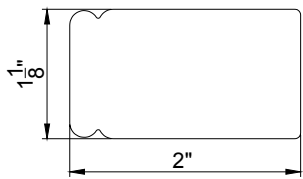

Stiles

Options

2" Butt Stile

2" Rabbet Stile

2" Astragal Stile

$2\frac{1}{2}$ " Center Stile
(Bypass panel only)

$1\frac{5}{8}$ " Butt Stile

$1\frac{5}{8}$ " Rabbet Stile

$1\frac{5}{8}$ " Astragal Stile

Stiles

Stile between panel closure

Single panel

- Butt stile only
 - ◇ 1 ⁵/₈" (optional for panel width ≤ 12")
 - ◇ 2" (default)

2 panels or more

- Rabbet stile
 - ◇ 1 ⁵/₈" (optional for panel width ≤ 12")
 - ◇ 2" (default)
- Astragal stile
 - ◇ 1 ⁵/₈" (optional for panel width ≤ 12")
 - ◇ 2" (optional)