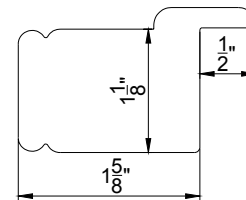

Stiles

Options

2" Butt Stile

2" Rabbet Stile

2" Astragal Stile

$2\frac{1}{2}$ " Center Stile
(Bypass panel only)

$1\frac{5}{8}$ " Butt Stile

$1\frac{5}{8}$ " Rabbet Stile

$1\frac{5}{8}$ " Astragal Stile

Stiles

Stile between panel closure

Single panel

- Butt stile only
 - ◇ 1 ⁵/₈" (optional for panel width ≤ 12")
 - ◇ 2" (default)

2 panels or more

- Rabbet stile
 - ◇ 1 ⁵/₈" (optional for panel width ≤ 12")
 - ◇ 2" (default)
- Astragal stile
 - ◇ 1 ⁵/₈" (optional for panel width ≤ 12")
 - ◇ 2" (optional)