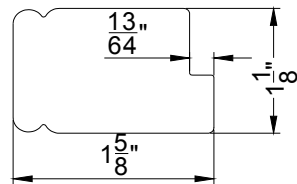

Stiles

Options

2" Butt Stile

2" Rabbet Stile

2" Astragal Stile

$2\frac{1}{2}$ " Center Stile
(Bypass panel only)

$1\frac{5}{8}$ " Butt Stile

$1\frac{5}{8}$ " Rabbet Stile

$1\frac{5}{8}$ " Astragal Stile

Stiles

Stile between panel closure

Single panel

- Butt stile only
 - ◇ 1 ⁵/₈" (optional for panel width ≤ 12")
 - ◇ 2" (default)

2 panels or more

- Rabbet stile
 - ◇ 1 ⁵/₈" (optional for panel width ≤ 12")
 - ◇ 2" (default)
- Astragal stile
 - ◇ 1 ⁵/₈" (optional for panel width ≤ 12")
 - ◇ 2" (optional)