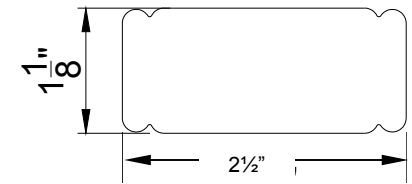

Stiles

Options

2" Butt Stile

2" Rabbet Stile

2" Astragal Stile

$2\frac{1}{2}$ " Center Stile
(Bypass panel only)

$1\frac{5}{8}$ " Butt Stile

$1\frac{5}{8}$ " Rabbet Stile

$1\frac{5}{8}$ " Astragal Stile

Stiles

Stile between panel closure

Single panel

- Butt stile only
 - ◇ 1 ⁵/₈" (optional for panel width ≤ 12")
 - ◇ 2" (default)

2 panels or more

- Rabbet stile
 - ◇ 1 ⁵/₈" (optional for panel width ≤ 12")
 - ◇ 2" (default)
- Astragal stile
 - ◇ 1 ⁵/₈" (optional for panel width ≤ 12")
 - ◇ 2" (optional)