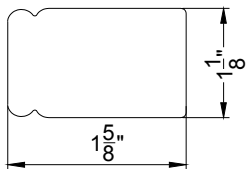

Stiles

Options

2" Butt Stile

2" Rabbet Stile

2" Astragal Stile

$2\frac{1}{2}$ " Center Stile
(Bypass panel only)

$1\frac{5}{8}$ " Butt Stile

$1\frac{5}{8}$ " Rabbet Stile

$1\frac{5}{8}$ " Astragal Stile

Stiles

Stile between panel closure

Single panel

- Butt stile only
 - ◇ 1 ⁵/₈" (optional for panel width ≤ 12")
 - ◇ 2" (default)

2 panels or more

- Rabbet stile
 - ◇ 1 ⁵/₈" (optional for panel width ≤ 12")
 - ◇ 2" (default)
- Astragal stile
 - ◇ 1 ⁵/₈" (optional for panel width ≤ 12")
 - ◇ 2" (optional)