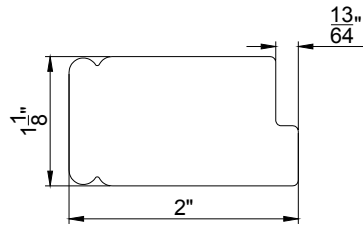

Stiles

Options

2" Butt Stile

2" Rabbet Stile

2" Astragal Stile

$2\frac{1}{2}$ " Center Stile
(Bypass panel only)

$1\frac{5}{8}$ " Butt Stile

$1\frac{5}{8}$ " Rabbet Stile

$1\frac{5}{8}$ " Astragal Stile

Stiles

Stile between panel closure

Single panel

- Butt stile only
 - ◇ 1 ⁵/₈" (optional for panel width ≤ 12")
 - ◇ 2" (default)

2 panels or more

- Rabbet stile
 - ◇ 1 ⁵/₈" (optional for panel width ≤ 12")
 - ◇ 2" (default)
- Astragal stile
 - ◇ 1 ⁵/₈" (optional for panel width ≤ 12")
 - ◇ 2" (optional)