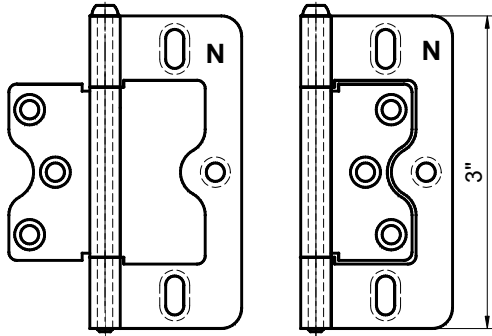

Hinges

3" Self Mortise Hinge (N)

For Deco Frames,
L Frames,
Z Frames and
Hang Strip(OM)

3" Offset Rabbet Hinge (N)

For Bifold Rabbet Stile

3" L Hinge (N)

For Hang Strip (IM)

3" Self Mortise Hinge (M)

For Bifold Astragal Stile

Hinges are available in : Silk White, Bisque, Pearl, Bright Brass, Antique Brass, Black and Stainless Steel*

* Surcharge applies. Please see Options and Surcharges page