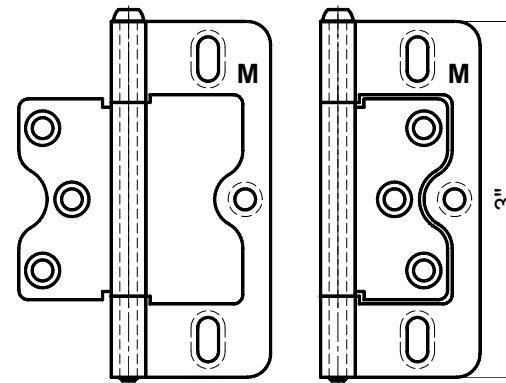

Hinges

3" Self Mortise Hinge (N)

For Deco Frames,
L Frames,
Z Frames and
Hang Strip(OM)

3" Offset Rabbet Hinge (N)

For Bifold Rabbet Stile

3" L Hinge (N)

For Hang Strip (IM)

3" Self Mortise Hinge (M)