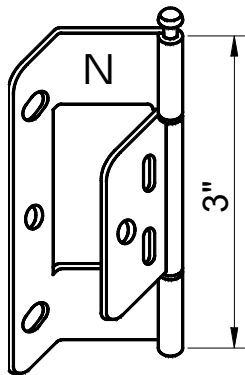

Hinges

3" Self Mortise Hinge (N)

For Deco Frames,
L Frames,
Z Frames and
Hang Strip(OM)

3" Offset Rabbet Hinge (N)

For Bifold Rabbet Stile

3" L Hinge (N)

For Hang Strip (IM)

3" Self Mortise Hinge (M)