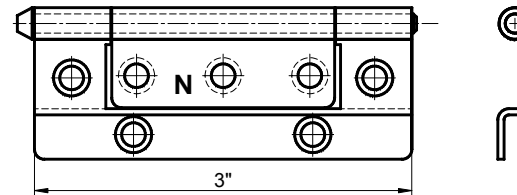

Hinges

3" Self Mortise Hinge (N)

For Deco Frames,
L Frames,
Z Frames and
Hang Strip(OM)

3" Offset Rabbet Hinge (N)

For Bifold Rabbet Stile

3" L Hinge (N)

For Hang Strip (IM)

3" Self Mortise Hinge (M)