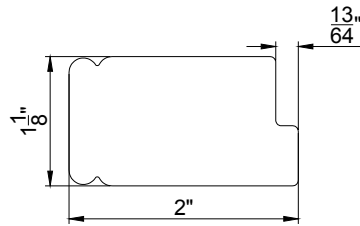

## Options

2" Butt Stile

2" Rabbet Stile

2" Astragal Stile

2 1/2" Center Stile  
(Bypass panel only)

1 5/8" Butt Stile

1 5/8" Rabbet Stile

1 5/8" Astragal Stile

### Single panel

- Butt stile only
  - ◇ 1 <sup>5</sup>/<sub>8</sub>" (default for 1 <sup>1</sup>/<sub>4</sub>" louver; optional for panel width ≤ 12")
  - ◇ 2" (default)

### 2 panels or more

- Rabbet stile
  - ◇ 1 <sup>5</sup>/<sub>8</sub>" (optional for panel width ≤ 12")
  - ◇ 2" (default)
- Astragal stile
  - ◇ 1 <sup>5</sup>/<sub>8</sub>" (optional for panel width ≤ 12")
  - ◇ 2" (optional)