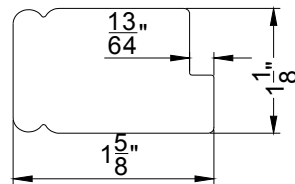

## Options

2" Butt Stile

2" Rabbet Stile

2" Astragal Stile

2 1/2" Center Stile  
(Bypass panel only)

1 5/8" Butt Stile

1 5/8" Rabbet Stile

1 5/8" Astragal Stile

### Single panel

- Butt stile only
  - ◇ 1 <sup>5</sup>/<sub>8</sub>" (default for 1 <sup>1</sup>/<sub>4</sub>" louver; optional for panel width ≤ 12")
  - ◇ 2" (default)