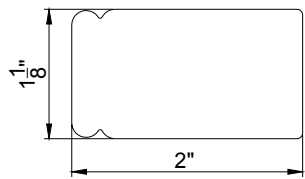

## Options

2" Butt Stile

2" Rabbet Stile

2" Astragal Stile

2 1/2" Center Stile  
(Bypass panel only)

1 5/8" Butt Stile

1 5/8" Rabbet Stile

1 5/8" Astragal Stile

### Single panel

- Butt stile only
  - ◇ 1 <sup>5</sup>/<sub>8</sub>" (default for 1 <sup>1</sup>/<sub>4</sub>" louver; optional for panel width ≤ 12")
  - ◇ 2" (default)