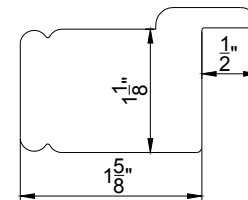

## Options

2" Butt Stile

2" Rabbet Stile

2" Astragal Stile

2 1/2" Center Stile  
(Bypass panel only)

1 5/8" Butt Stile

1 5/8" Rabbet Stile

1 5/8" Astragal Stile

### Single panel

- Butt stile only
  - ◇ 1 <sup>5</sup>/<sub>8</sub>" (default for 1 <sup>1</sup>/<sub>4</sub>" louver; optional for panel width ≤ 12")
  - ◇ 2" (default)