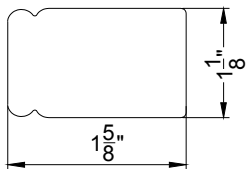

## Options

2" Butt Stile

2" Rabbet Stile

2" Astragal Stile

2 1/2" Center Stile  
(Bypass panel only)

1 5/8" Butt Stile

1 5/8" Rabbet Stile

1 5/8" Astragal Stile

### Single panel

- Butt stile only
  - ◇ 1 <sup>5</sup>/<sub>8</sub>" (default for 1 <sup>1</sup>/<sub>4</sub>" louver; optional for panel width ≤ 12")
  - ◇ 2" (default)