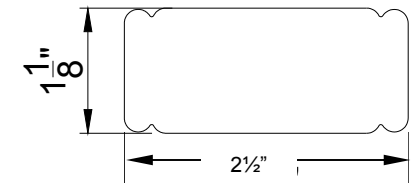

## Options

2" Butt Stile

2" Rabbet Stile

2" Astragal Stile

2 1/2" Center Stile  
(Bypass panel only)

1 5/8" Butt Stile

1 5/8" Rabbet Stile

1 5/8" Astragal Stile

### Single panel

- Butt stile only
  - ◇ 1 <sup>5</sup>/<sub>8</sub>" (default for 1 <sup>1</sup>/<sub>4</sub>" louver; optional for panel width ≤ 12")
  - ◇ 2" (default)