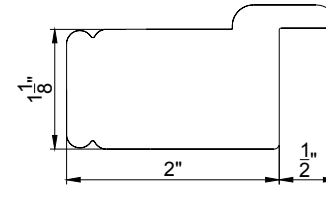

## Options

2" Butt Stile

2" Rabbet Stile

2" Astragal Stile

2 1/2" Center Stile  
(Bypass panel only)

1 5/8" Butt Stile

1 5/8" Rabbet Stile

1 5/8" Astragal Stile

### Single panel

- Butt stile only
  - ◇ 1 <sup>5</sup>/<sub>8</sub>" (default for 1 <sup>1</sup>/<sub>4</sub>" louver; optional for panel width ≤ 12")
  - ◇ 2" (default)