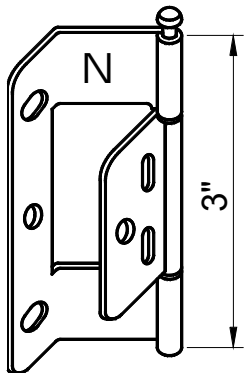

Hinges

3" Self Mortise Hinge (N)

For Deco Frames,
L Frames,
Z Frames and
Hang Strip (OM)

3" Offset Rabbet Hinge (N)

For Bifold Rabbet Stile

3" L Hinge (N)

For Hang Strip (IM)

3" Self Mortise Hinge (M)