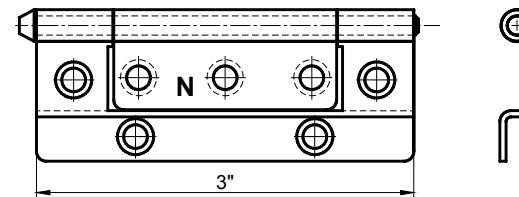

Hinges

3" Self Mortise Hinge (N)

For Deco Frames,
L Frames,
Z Frames and
Hang Strip (OM)

3" Offset Rabbet Hinge (N)

For Bifold Rabbet Stile

3" L Hinge (N)

For Hang Strip (IM)

3" Self Mortise Hinge (M)