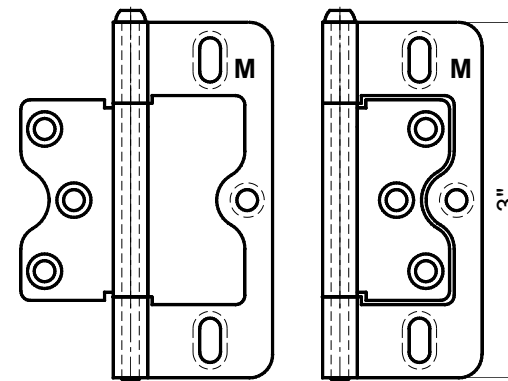

Hinges

3" Self Mortise Hinge (N)

For Deco Frames,
L Frames,
Z Frames and
Hang Strip (OM)

3" Offset Rabbet Hinge (N)

For Bifold Rabbet Stile

3" L Hinge (N)

For Hang Strip (IM)

3" Self Mortise Hinge (M)