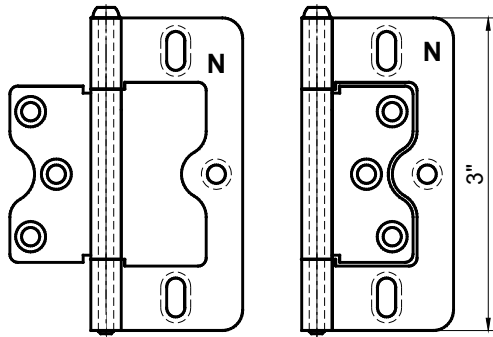

Hinges

3" Self Mortise Hinge (N)

For Deco Frames,
L Frames,
Z Frames and
Hang Strip (OM)

3" Offset Rabbet Hinge (N)

For Bifold Rabbet Stile

3" L Hinge (N)

For Hang Strip (IM)

3" Self Mortise Hinge (M)

For Bifold Astragal Stile

Hinges are available in : Silk White, Bisque, Pearl, Bright Brass, Antique Brass, Black and Stainless Steel*

* Surcharge applies. Please see Options and Surcharges page