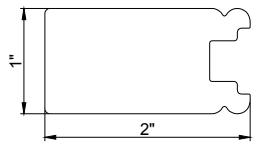

## Options

2" Butt Stile

2" Rabbet Stile

2" Astragal Stile

1 5/8" Butt Stile

1 5/8" Rabbet Stile

1 5/8" Astragal Stile

2 1/2" Center Stile  
(Bypass panel only)

### Single panel

- Butt stile only
  - ◇ 1 <sup>5</sup>/<sub>8</sub>" (optional for panel width ≤ 12")
  - ◇ 2" (default)