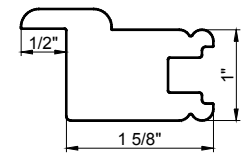

## Options

2" Butt Stile

2" Rabbet Stile

2" Astragal Stile

1 5/8" Butt Stile

1 5/8" Rabbet Stile

1 5/8" Astragal Stile

2 1/2" Center Stile  
(Bypass panel only)

2 1/2" Butt Stile  
(Bypass panel only)

2 1/2" Astragal Stile  
(Bypass panel only)

### Single panel

- Butt stile only
  - ◇ 1 <sup>5</sup>/<sub>8</sub>" (optional for panel width ≤ 12")
  - ◇ 2" (default)