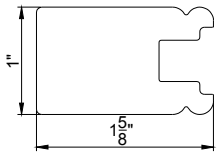

## Options

2" Butt Stile

2" Rabbet Stile

2" Astragal Stile

1 5/8" Butt Stile

1 5/8" Rabbet Stile

1 5/8" Astragal Stile

2 1/2" Center Stile  
(Bypass panel only)

2 1/2" Butt Stile  
(Bypass panel only)

2 1/2" Astragal Stile  
(Bypass panel only)

### Single panel

- Butt stile only
  - ◇ 1 <sup>5</sup>/<sub>8</sub>" (optional for panel width ≤ 12")
  - ◇ 2" (default)