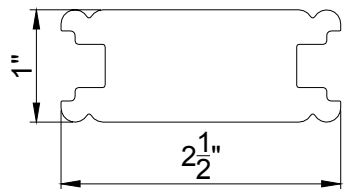

## Options

2" Butt Stile

2" Rabbet Stile

2" Astragal Stile

1 5/8" Butt Stile

1 5/8" Rabbet Stile

1 5/8" Astragal Stile

2 1/2" Center Stile  
(Bypass panel only)

2 1/2" Butt Stile  
(Bypass panel only)

2 1/2" Astragal Stile  
(Bypass panel only)

### Single panel

- Butt stile only
  - ◇ 1 <sup>5</sup>/<sub>8</sub>" (optional for panel width ≤ 12")
  - ◇ 2" (default)