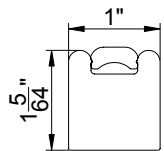

Bullnose Tilt Out Z Frame

1 1/4" Beaded Z Frame

1 1/2" Bullnose Z Frame

2" Bel Air Z Frame

3" Crown Z Frame

Also available

- ◇ Custom extension* up to 2" for L frames and up to 1" for Z frames (except for Tilt Out Z frame)

* Surcharge applies. Please see Options and Surcharge page

Framing Material

2" Camber Deco Frame

2" Classic Deco Frame

3" Ridge Deco Frame

1" Vintage Hang Strip

Also available

- ◇ 1/2", 1" and 1 1/2" standard extension* and custom extension* up to 2" for Deco Frame
- ◇ Custom extension* up to 2" for Hang Strip (OM)

1 1/2" Bullnose /
1 1/4" Beaded Z Sill Plate

2" Bel Air Z Sill Plate

3" Crown Z Sill Plate

2" Deco Sill Plate

3" Ridge Deco Sill Plate

* Surcharge applies. Please see Options and Surcharge page

Framing Material