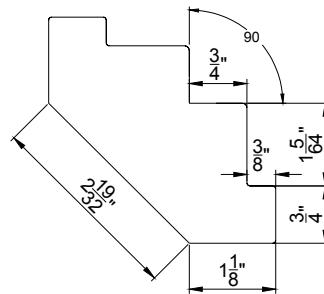

1 3/4" T Post w/ 3/4" Thick Light Block

Also available

- ◇ Custom extension* up to 2" for T Post

Framing Material

Corner Post
w/ 1/4" Thick Light Block

Corner Post
w/ 3/4" Thick Light Block

Bay Post
w/ 1/4" Thick Light Block

Bay Post
w/ 3/4" Thick Light Block

Scribe Trim

Light Block

Also available

- ◇ Custom angle bay post*
- ◇ Light block(s) comes with 2-sided or 3-sided frames, direct mount and hang strip IM

* Custom angle is available with surcharge. Please see Options and Surcharge page for details