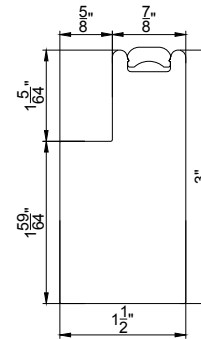

Also available

- ◇ Custom extension* up to 2" for L frames

* Surcharge applies. Please see Options and Surcharge page

Framing Material

Vintage L Frame

Vintage L Frame w/ 1/2" Buildout*

Vintage L Frame w/ 1" Buildout*

Bullnose Tilt Out Z Frame

1 1/4" Beaded Z Frame

1 1/2" Bullnose Z Frame

2" Bel Air Z Frame

3" Crown Z Frame

Also available

- ◇ Custom extension* up to 2" for L frames and up to 1" for Z frames (except for Tilt Out Z frame)