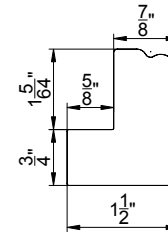

* Surcharge applies. Please see Options and Surcharge page

Framing Material

2" Camber Deco Frame

2" Classic Deco Frame

3" Ridge Deco Frame

1" Vintage Hang Strip

Also available

- ◇ 1/2", 1" and 1 1/2" standard extension* and custom extension* up to 2" for Deco Frame
- ◇ Custom extension* up to 2" for Hang Strip (OM)

1 1/2" Bullnose /
1 1/4" Beaded Z Sill Plate

2" Bel Air Z Sill Plate

3" Crown Z Sill Plate

2" Deco Sill Plate

3" Ridge Deco Sill Plate

* Surcharge applies. Please see Options and Surcharge page

Framing Material