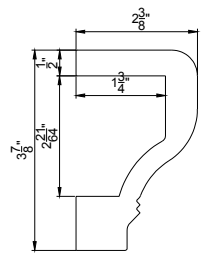

1 1/2" Bullnose /
1 1/4" Beaded Z Sill Plate

2" Bel Air Z Sill Plate

3" Crown Z Sill Plate

2" Deco Sill Plate

3" Ridge Deco Sill Plate

* Surcharge applies. Please see Options and Surcharge page

Framing Material

3" Deco Sill Frame

Curved Designer Sill Cap (L)

Curved Designer Sill Cap (Z)

Curved Designer Sill Cap (D/HS)

1" T Post w/ 1/4" Thick Light Block

1 1/4" T Post w/ 1/4" Thick Light Block

1" T Post w/ 3/4" Thick Light Block