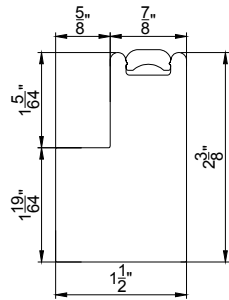

Also available

- ◇ Custom extension* up to 2" for L frames

* Surcharge applies. Please see Options and Surcharge page

Framing Material

Vintage L Frame

Vintage L Frame w/ 1/2" Buildout*

Vintage L Frame w/ 1" Buildout*

Bullnose Tilt Out Z Frame

1 1/4" Beaded Z Frame

1 1/2" Bullnose Z Frame

2" Bel Air Z Frame

3" Crown Z Frame

Also available

- ◇ Custom extension* up to 2" for L frames and up to 1" for Z frames (except for Tilt Out Z frame)