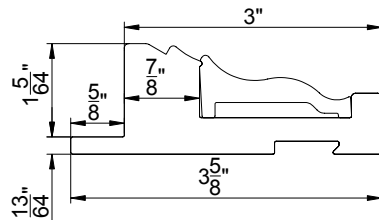

* Surcharge applies. Please see Options and Surcharge page

Framing Material

2" Camber Deco Frame

2" Classic Deco Frame

3" Ridge Deco Frame

1" Vintage Hang Strip

Also available

- ◇ 1/2", 1" and 1 1/2" standard extension* and custom extension* up to 2" for Deco Frame
- ◇ Custom extension* up to 2" for Hang Strip (OM)