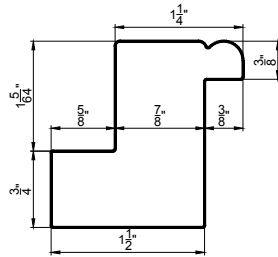

Also available

- ◇ Custom extension* up to 2" for L frames

* Surcharge applies. Please see Options and Surcharge page

Framing Material

Vintage L Frame

Vintage L Frame w/ 1/2" Buildout*

Vintage L Frame w/ 1" Buildout*

Bullnose Tilt Out Z Frame

1 1/4" Beaded Z Frame

1 1/2" Bullnose Z Frame

2" Bel Air Z Frame

3" Crown Z Frame

Also available

- ◇ Custom extension* up to 2" for L frames and up to 1" for Z frames (except for Tilt Out Z frame)