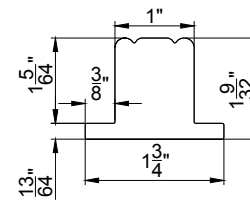

3" Deco Sill Frame

Curved Designer Sill Cap (L)

Curved Designer Sill Cap (Z)

Curved Designer Sill Cap (D/HS)

1" T Post w/ 1/4" Thick Light Block

1 1/4" T Post w/ 1/4" Thick Light Block

1" T Post w/ 3/4" Thick Light Block