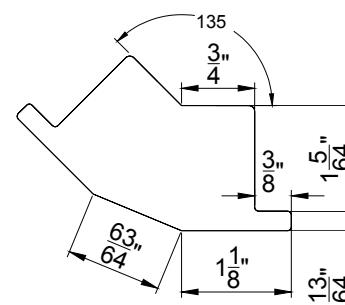

1 3/4" T Post w/ 3/4" Thick Light Block

Also available

- ◇ Custom extension* up to 2" for T Post

Framing Material

Corner Post
w/ 1/4" Thick Light Block

Corner Post
w/ 3/4" Thick Light Block

Bay Post
w/ 1/4" Thick Light Block

Bay Post
w/ 3/4" Thick Light Block

Scribe Trim

Light Block

Also available

- ◇ Custom angle bay post*
- ◇ Light block(s) comes with 2-sided or 3-sided frames, direct mount and hang strip IM

* Custom angle is available with surcharge. Please see Options and Surcharge page for details