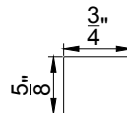

Light Block

Also available

- Custom angle bay post*
- Light block(s) comes with 2-sided or 3-sided frames, direct mount and hang strip IM

* Custom angle is available with surcharge. Please see Options and Surcharge page for details