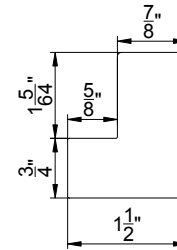

* Surcharge applies. Please see Options and Surcharge page

Framing Material

2" Camber Deco Frame

2" Classic Deco Frame

3" Ridge Deco Frame

1" Vintage Hang Strip

Also available

- ◇ 1/2", 1" and 1 1/2" standard extension* and custom extension* up to 2" for Deco Frame
- ◇ Custom extension* up to 2" for Hang Strip (OM)

1 1/2" Bullnose /
1 1/4" Beaded Z Sill Plate

2" Bel Air Z Sill Plate

3" Crown Z Sill Plate

2" Deco Sill Plate

3" Ridge Deco Sill Plate

* Surcharge applies. Please see Options and Surcharge page

Framing Material