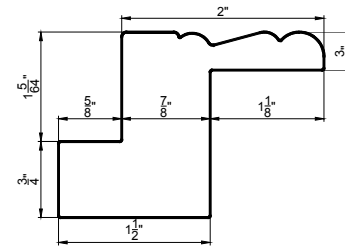

Bullnose Tilt Out Z Frame

1 1/4" Beaded Z Frame

1 1/2" Bullnose Z Frame

2" Bel Air Z Frame

3" Crown Z Frame

Also available

- ◇ Custom extension* up to 2" for L frames and up to 1" for Z frames (except for Tilt Out Z frame)

* Surcharge applies. Please see Options and Surcharge page

Framing Material

2" Camber Deco Frame

2" Classic Deco Frame

3" Ridge Deco Frame

1" Vintage Hang Strip

Also available

- ◇ 1/2", 1" and 1 1/2" standard extension* and custom extension* up to 2" for Deco Frame
- ◇ Custom extension* up to 2" for Hang Strip (OM)