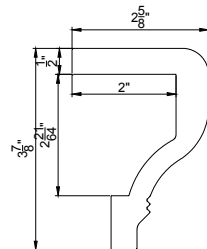

1 1/2" Bullnose /
1 1/4" Beaded Z Sill Plate

2" Bel Air Z Sill Plate

3" Crown Z Sill Plate

2" Deco Sill Plate

3" Ridge Deco Sill Plate

* Surcharge applies. Please see Options and Surcharge page

Framing Material

3" Deco Sill Frame

Curved Designer Sill Cap (L)

Curved Designer Sill Cap (Z)

Curved Designer Sill Cap (D/HS)

1" T Post w/ 1/4" Thick Light Block

1 1/4" T Post w/ 1/4" Thick Light Block

1" T Post w/ 3/4" Thick Light Block