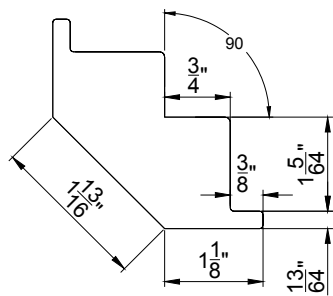

1 3/4" T Post w/ 3/4" Thick Light Block

Also available

- ◇ Custom extension* up to 2" for T Post

Framing Material

Corner Post
w/ 1/4" Thick Light Block

Corner Post
w/ 3/4" Thick Light Block

Bay Post
w/ 1/4" Thick Light Block

Bay Post
w/ 3/4" Thick Light Block

Scribe Trim

Light Block

Also available

- ◇ Custom angle bay post*
- ◇ Light block(s) comes with 2-sided or 3-sided frames, direct mount and hang strip IM

* Custom angle is available with surcharge. Please see Options and Surcharge page for details