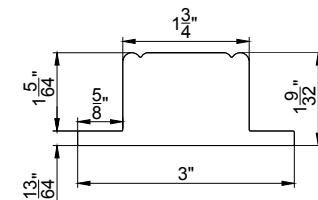

3" Deco Sill Frame

Curved Designer Sill Cap (L)

Curved Designer Sill Cap (Z)

Curved Designer Sill Cap (D/HS)

1" T Post w/ 1/4" Thick Light Block

1 1/4" T Post w/ 1/4" Thick Light Block

1" T Post w/ 3/4" Thick Light Block