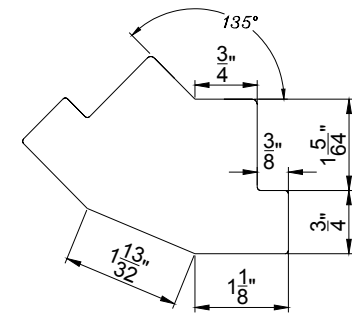

3" Deco Sill Frame

Curved Designer Sill Cap (L)

Curved Designer Sill Cap (Z)

Curved Designer Sill Cap (D/HS)

1" T Post w/ 1/4" Thick Light Block

1 1/4" T Post w/ 1/4" Thick Light Block

1" T Post w/ 3/4" Thick Light Block

1 3/4" T Post w/ 3/4" Thick Light Block

Also available

- ◇ Custom extension* up to 2" for T Post

Framing Material

Corner Post
w/ 1/4" Thick Light Block

Corner Post
w/ 3/4" Thick Light Block

Bay Post
w/ 1/4" Thick Light Block

Bay Post
w/ 3/4" Thick Light Block

Scribe Trim

Light Block

Also available

- ◇ Custom angle bay post*
- ◇ Light block(s) comes with 2-sided or 3-sided frames, direct mount and hang strip IM

* Custom angle is available with surcharge. Please see Options and Surcharge page for details