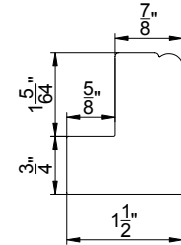

* Surcharge applies. Please see Options and Surcharge page

Framing Material

2" Camber Deco Frame

2" Classic Deco Frame

3" Ridge Deco Frame

1" Vintage Hang Strip

Also available

- ◇ 1/2", 1" and 1 1/2" standard extension* and custom extension* up to 2" for Deco Frame
- ◇ Custom extension* up to 2" for Hang Strip (OM)

1 1/2" Bullnose /
1 1/4" Beaded Z Sill Plate

2" Bel Air Z Sill Plate

3" Crown Z Sill Plate

2" Deco Sill Plate

3" Ridge Deco Sill Plate

* Surcharge applies. Please see Options and Surcharge page

Framing Material