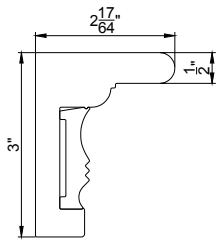

1 1/2" Bullnose /
1 1/4" Beaded Z Sill Plate

2" Bel Air Z Sill Plate

3" Crown Z Sill Plate

2" Deco Sill Plate

3" Ridge Deco Sill Plate

* Surcharge applies. Please see Options and Surcharge page

Framing Material

3" Deco Sill Frame

Curved Designer Sill Cap (L)

Curved Designer Sill Cap (Z)

Curved Designer Sill Cap (D/HS)

1" T Post w/ 1/4" Thick Light Block

1 1/4" T Post w/ 1/4" Thick Light Block

1" T Post w/ 3/4" Thick Light Block