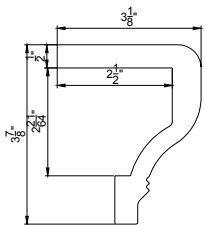

1 1/2" Bullnose /
1 1/4" Beaded Z Sill Plate

2" Bel Air Z Sill Plate

3" Crown Z Sill Plate

2" Deco Sill Plate

3" Ridge Deco Sill Plate

* Surcharge applies. Please see Options and Surcharge page

Framing Material

3" Deco Sill Frame

Curved Designer Sill Cap (L)

Curved Designer Sill Cap (Z)

Curved Designer Sill Cap (D/HS)

1" T Post w/ 1/4" Thick Light Block

1 1/4" T Post w/ 1/4" Thick Light Block

1" T Post w/ 3/4" Thick Light Block