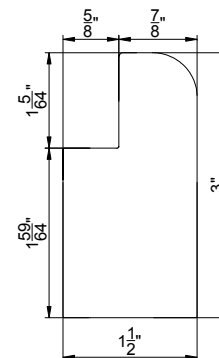

Framing Material

Beaded L Frame w/
1/4" Thick Light Block

Beaded L Frame

Beaded L Frame w/ 1/2" Buildout*

Beaded L Frame w/ 1" Buildout*

Bullnose L Frame

Bullnose L Frame w/ 1/2" Buildout*

Bullnose L Frame w/ 1" Buildout*

Also available

- ◇ Custom extension* up to 2" for L frames

* Surcharge applies. Please see Options and Surcharge page

Framing Material

Vintage L Frame

Vintage L Frame w/ 1/2" Buildout*

Vintage L Frame w/ 1" Buildout*

Bullnose Tilt Out Z Frame

1 1/4" Beaded Z Frame

1 1/2" Bullnose Z Frame

2" Bel Air Z Frame

3" Crown Z Frame

Also available

- ◇ Custom extension* up to 2" for L frames and up to 1" for Z frames (except for Tilt Out Z frame)