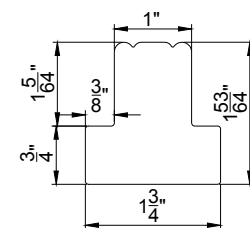

3" Deco Sill Frame

Curved Designer Sill Cap (L)

Curved Designer Sill Cap (Z)

Curved Designer Sill Cap (D/HS)

1" T Post w/ 1/4" Thick Light Block

1 1/4" T Post w/ 1/4" Thick Light Block

1" T Post w/ 3/4" Thick Light Block