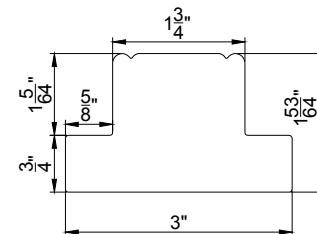

1 3/4" T Post w/ 3/4" Thick Light Block

Also available

- Custom extension* up to 2" for T Post