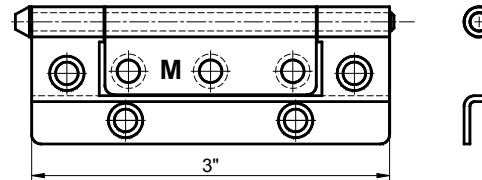

# Hinges

3" Self Mortise Hinge (M)

For Deco Frames,  
L Frames, Z Frames  
and Hang Strip (OM)

3" Offset Rabbet Hinge (M)

For Bifold Rabbet Stile

3" L Hinge (M)

For Hang Strip (IM)

3" MDF Astragal Bifold Hinge (M)