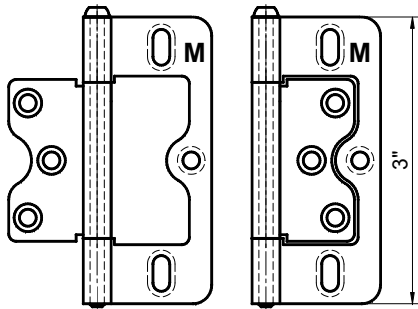

# Hinges

3" Self Mortise Hinge (M)

For Deco Frames,  
L Frames, Z Frames  
and Hang Strip (OM)

3" Offset Rabbet Hinge (M)

For Bifold Rabbet Stile

3" L Hinge (M)

For Hang Strip (IM)

3" MDF Astragal Bifold Hinge (M)