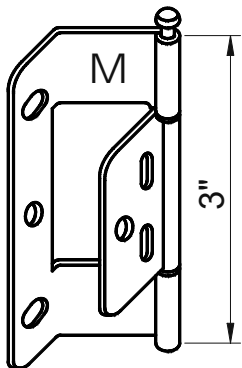

# Hinges

3" Self Mortise Hinge (M)

For Deco Frames,  
L Frames, Z Frames  
and Hang Strip (OM)

3" Offset Rabbet Hinge (M)

For Bifold Rabbet Stile

3" L Hinge (M)

For Hang Strip (IM)

3" MDF Astragal Bifold Hinge (M)