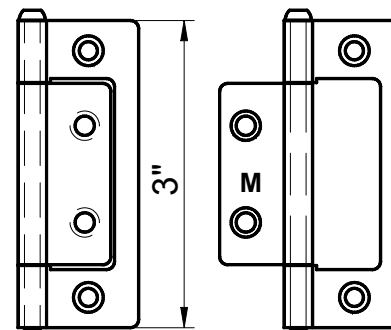

# Hinges

3" Self Mortise Hinge (M)

For Deco Frames,  
L Frames, Z Frames  
and Hang Strip (OM)

3" Offset Rabbet Hinge (M)

For Bifold Rabbet Stile

3" L Hinge (M)

For Hang Strip (IM)

3" MDF Astragal Bifold Hinge (M)