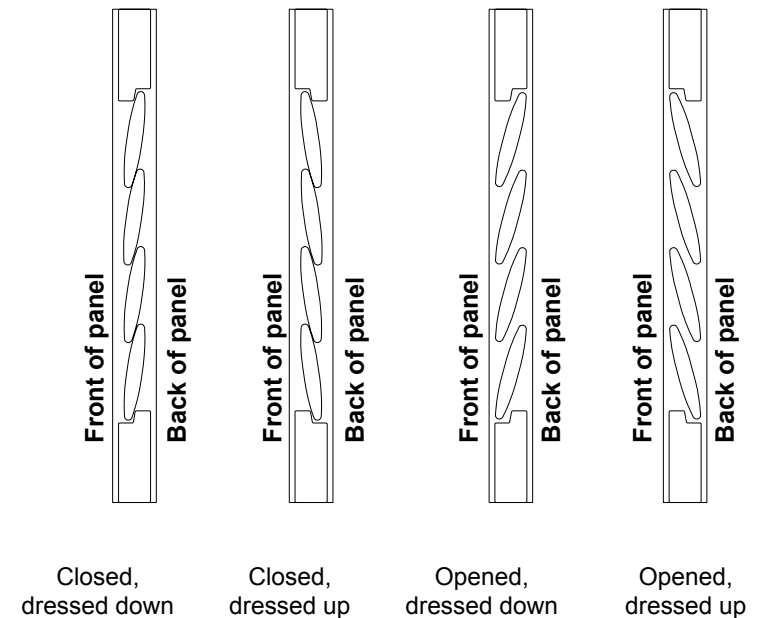

Special Options

Café Shutter[†]

- The top of the panel requires special finish. Please indicate “café shutter” when placing orders.
- Shutter does not come with recessed magnet on top.

Double Hung Shutters[†]

- For total # of panels, please include panels in both rows.
- Bifold panel is not available under this option.
- The default location for point of division is center unless specify otherwise.
- Horizontal T Post^{*} can be added for better structure integrity.

Fixed Louvers

[†] Surcharge applies. Please see Options and Surcharge page for details.

^{*} Warranty for Horizontal T Post — up to 48” in length.