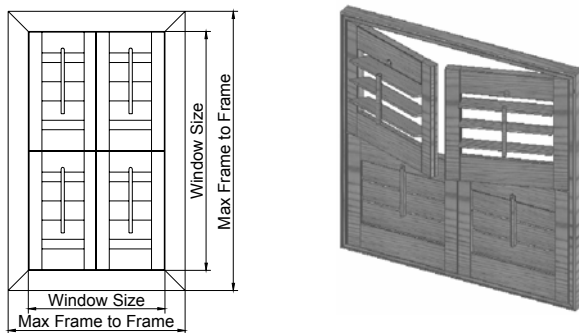

Special Options

Café Shutter[†]

- The top of the panel requires special finish. Please indicate “café shutter” when placing orders.
- Shutter does not come with recessed magnet on top.

Double Hung Shutters[†]

- For total # of panels, please include panels in both rows.
- Bifold panel is not available under this option.
- The default location for point of division is center unless specify otherwise.
- Horizontal T Post^{*} can be added for better structure integrity.